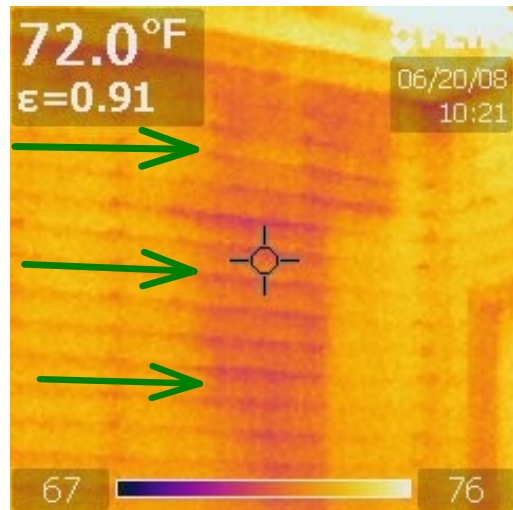

## Dual-View Imaging Report

Observations:  
Moisture in sheetrock at risk

Location Floor: Basement  
Location Room: Bedroom

Observations:  
New Item 1, Moisture detected behind Siding.

## Dual-View Imaging Report

Location Floor: Basement  
 Location Room: Bedroom

Observations:  
 Moisture detected behind Siding.

Location Floor: Basement  
 Location Room: Bedroom

Observations:  
 Moisture detected in sheetrock.

## Dual-View Imaging Report

Location Floor: 2nd Floor  
Location Room: Bedroom

Observations:  
Missing Insulation

Location Floor: 1st Floor  
Location Room: Family Room

Observations:  
Radiant ceiling with exposed wood beams.