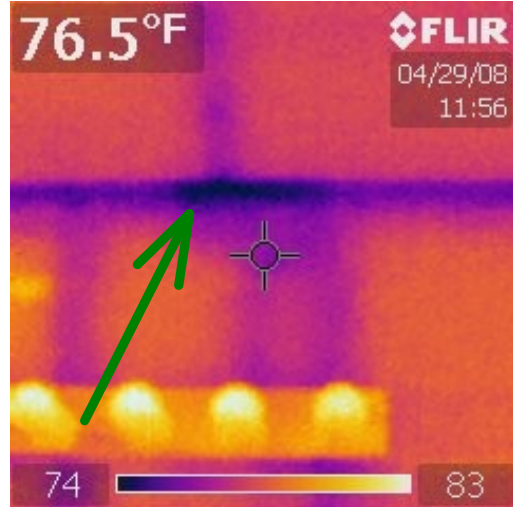

## Dual-View Imaging Report

Observations:  
Moisture in sheetrock at risk

Location Floor: Basement  
Location Room: Bedroom

Observations:  
New Item 1, Moisture detected behind Siding.

## Dual-View Imaging Report

Location Floor: Basement  
 Location Room: Bedroom

Observations:  
 Moisture detected behind Siding.

Location Floor: Basement  
 Location Room: Bedroom

Observations:  
 Moisture detected in sheetrock.

## Dual-View Imaging Report

Location Floor: 2nd Floor  
Location Room: Bedroom

Observations:  
Missing Insulation

Location Floor: 1st Floor  
Location Room: Family Room

Observations:  
Radiant ceiling with exposed wood beams.