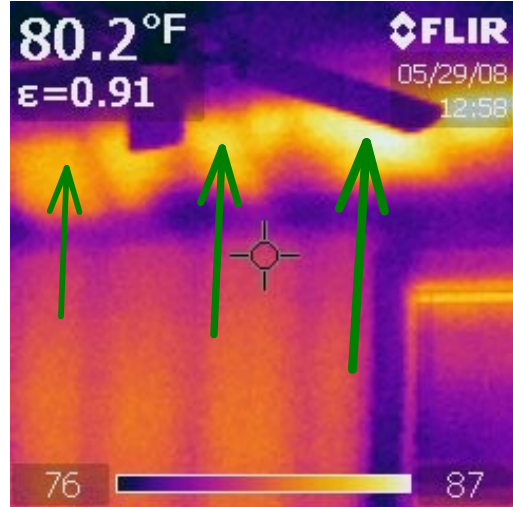

## Dual-View Imaging Report

Observations:  
Moisture in sheetrock at risk

Location Floor: Basement  
Location Room: Bedroom

Observations:  
New Item 1, Moisture detected behind Siding.

## Dual-View Imaging Report

Location Floor: Basement  
 Location Room: Bedroom

Observations:  
 Moisture detected behind Siding.

Location Floor: Basement  
 Location Room: Bedroom

Observations:  
 Moisture detected in sheetrock.

## Dual-View Imaging Report

Location Floor: 2nd Floor  
Location Room: Bedroom

Observations:  
Missing Insulation

Location Floor: 1st Floor  
Location Room: Family Room

Observations:  
Radiant ceiling with exposed wood beams.