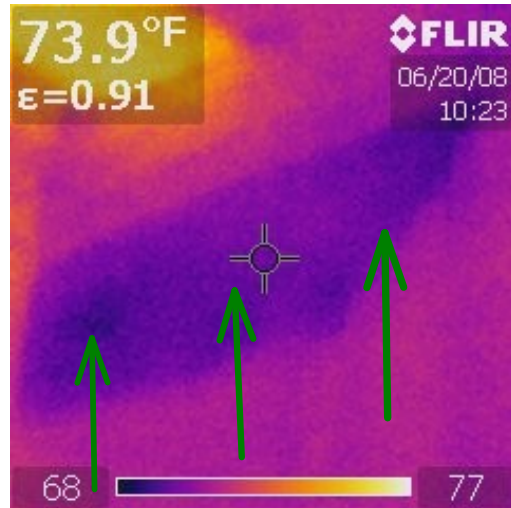

## Dual-View Imaging Report

Observations:  
Moisture in sheetrock at risk

Location Floor: Basement  
Location Room: Bedroom

Observations:  
New Item 1, Moisture detected behind Siding.

## Dual-View Imaging Report

Location Floor: Basement  
 Location Room: Bedroom

Observations:  
 Moisture detected behind Siding.

Location Floor: Basement  
 Location Room: Bedroom

Observations:  
 Moisture detected in sheetrock.

## Dual-View Imaging Report

Location Floor: 2nd Floor  
Location Room: Bedroom

Observations:  
Missing Insulation

Location Floor: 1st Floor  
Location Room: Family Room

Observations:  
Radiant ceiling with exposed wood beams.