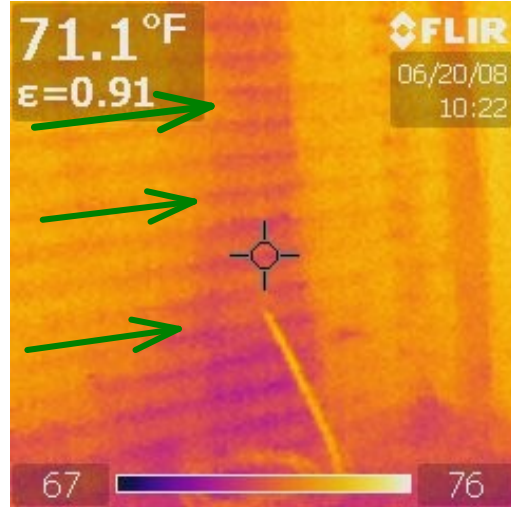

## Dual-View Imaging Report

Observations:  
Moisture in sheetrock at risk

Location Floor: Basement  
Location Room: Bedroom

Observations:  
New Item 1, Moisture detected behind Siding.

## Dual-View Imaging Report

Location Floor: Basement  
 Location Room: Bedroom

Observations:  
 Moisture detected behind Siding.

Location Floor: Basement  
 Location Room: Bedroom

Observations:  
 Moisture detected in sheetrock.

## Dual-View Imaging Report

Location Floor: 2nd Floor  
Location Room: Bedroom

Observations:  
Missing Insulation

Location Floor: 1st Floor  
Location Room: Family Room

Observations:  
Radiant ceiling with exposed wood beams.