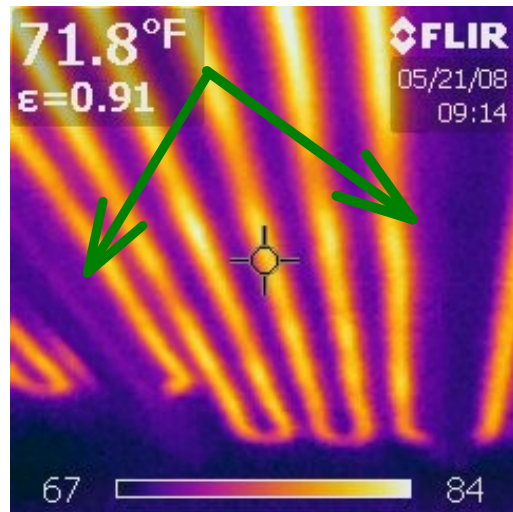

## Dual-View Imaging Report

Observations:  
Moisture in sheetrock at risk

Location Floor: Basement  
Location Room: Bedroom

Observations:  
New Item 1, Moisture detected behind Siding.

## Dual-View Imaging Report

Location Floor: Basement  
 Location Room: Bedroom

Observations:  
 Moisture detected behind Siding.

Location Floor: Basement  
 Location Room: Bedroom

Observations:  
 Moisture detected in sheetrock.

## Dual-View Imaging Report

Location Floor: 2nd Floor  
Location Room: Bedroom

Observations:  
Missing Insulation

Location Floor: 1st Floor  
Location Room: Family Room

Observations:  
Radiant ceiling with exposed wood beams.